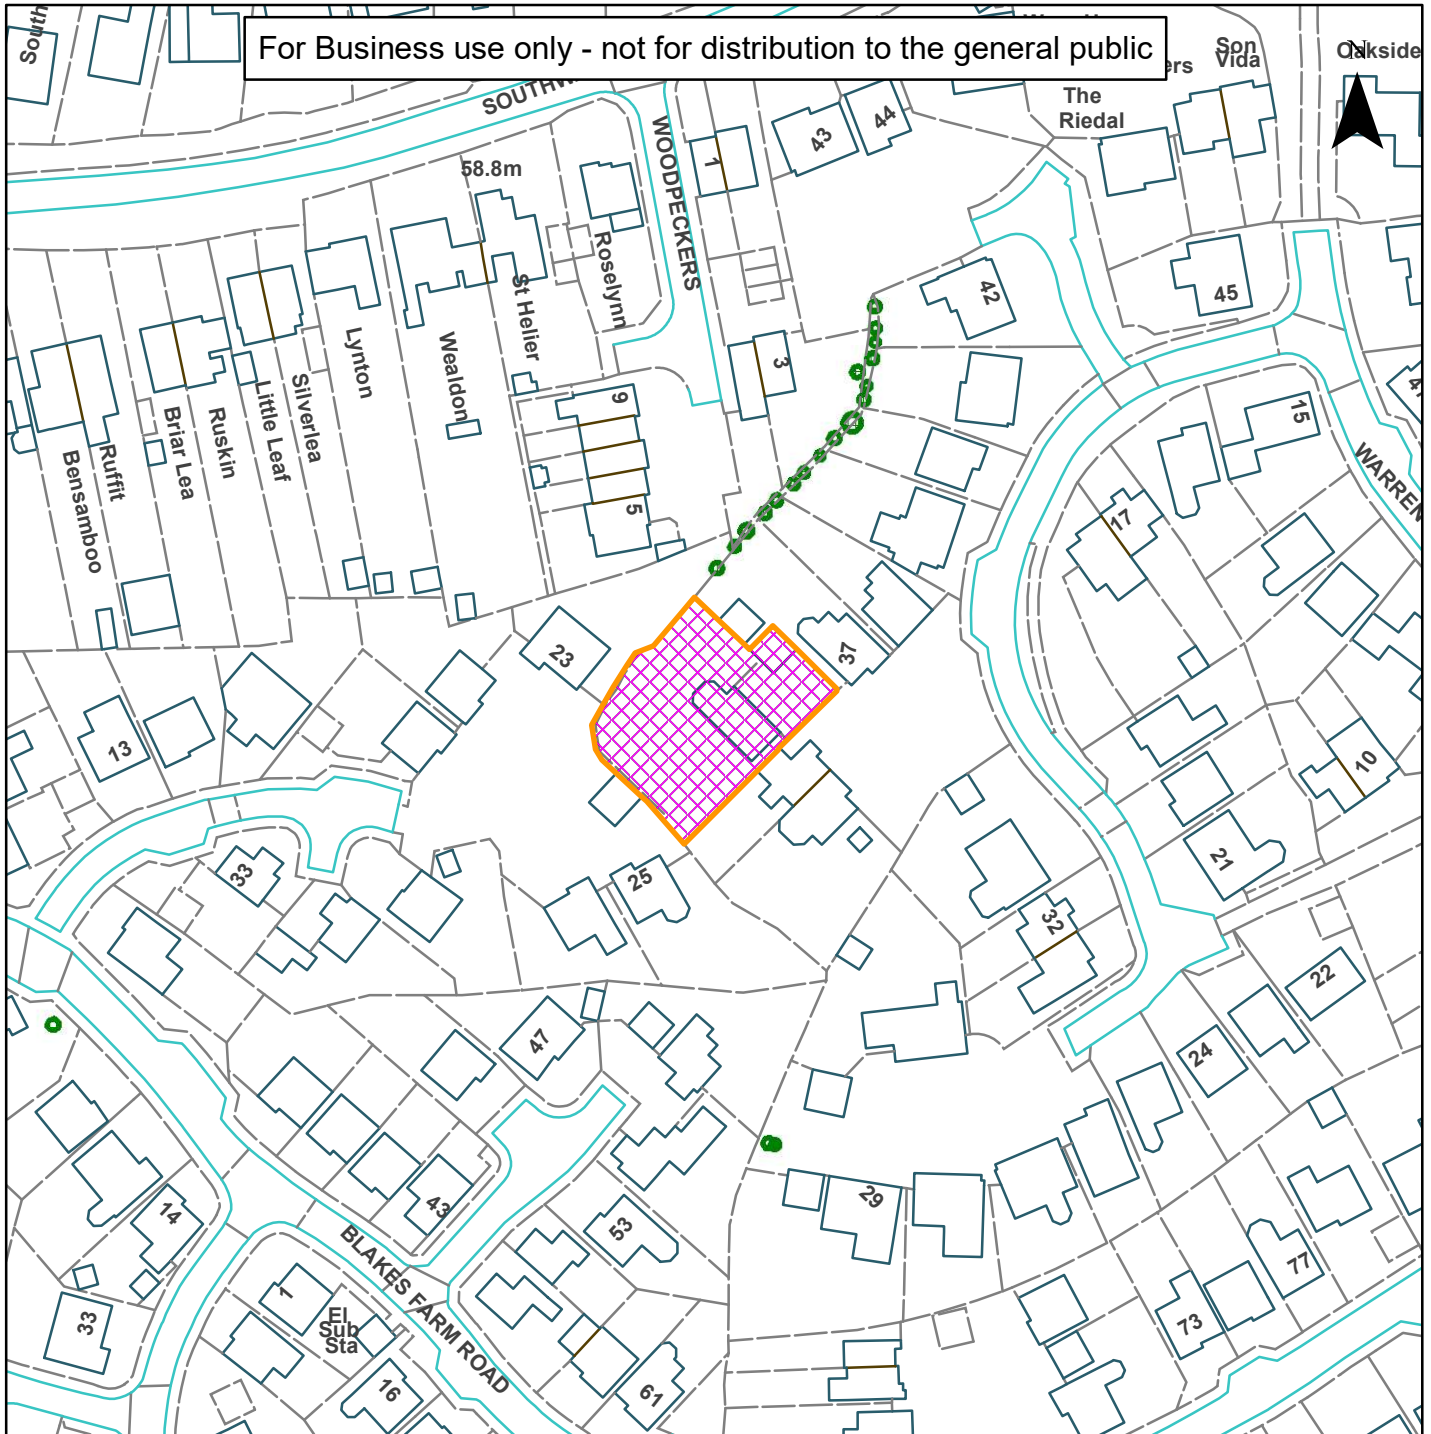

09) DC/22/1878

Horsham District Council

36 Warren Drive, Southwater, Horsham, West Sussex, RH13 9GL

For Business use only - not for distribution to the general public

Scale: 1:1,250

Reproduced by permission of Ordnance Survey map on behalf of HMSO. © Crown copyright and database rights (2019). Ordnance Survey Licence.100023865